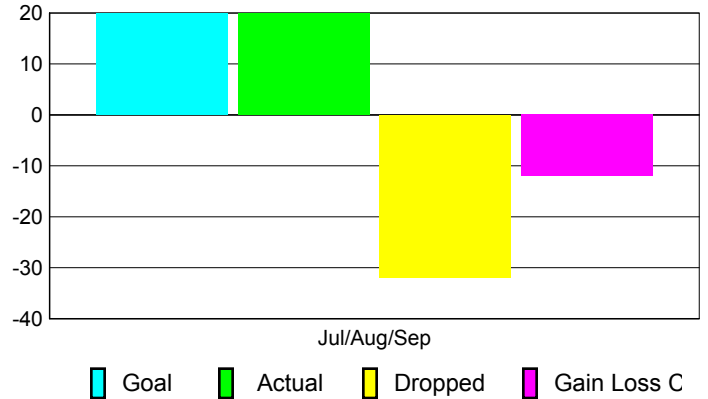

### YTD Status Quo Clubs 2010-2011

Status Quo Clubs Compared to Status Quo Members

## MEMBERSHIP

**Membership Results  
2010-2011**

**Membership  
2009-2010**

Month	Net Memb Goal	Actual New Memb	Actual Dropped Memb	Gain/Loss of Memb	Gain/Loss of Memb
Jul/Aug/Sep	20	20	-32	-12	6
<b>Totals</b>	<b>20</b>	<b>20</b>	<b>-32</b>	<b>-12</b>	<b>6</b>

### Membership Results 2010-2011

Goal, New, Dropped, Gain/Loss

### Comparison of Membership Gain/Loss

Current Year Compared to the Previous Year